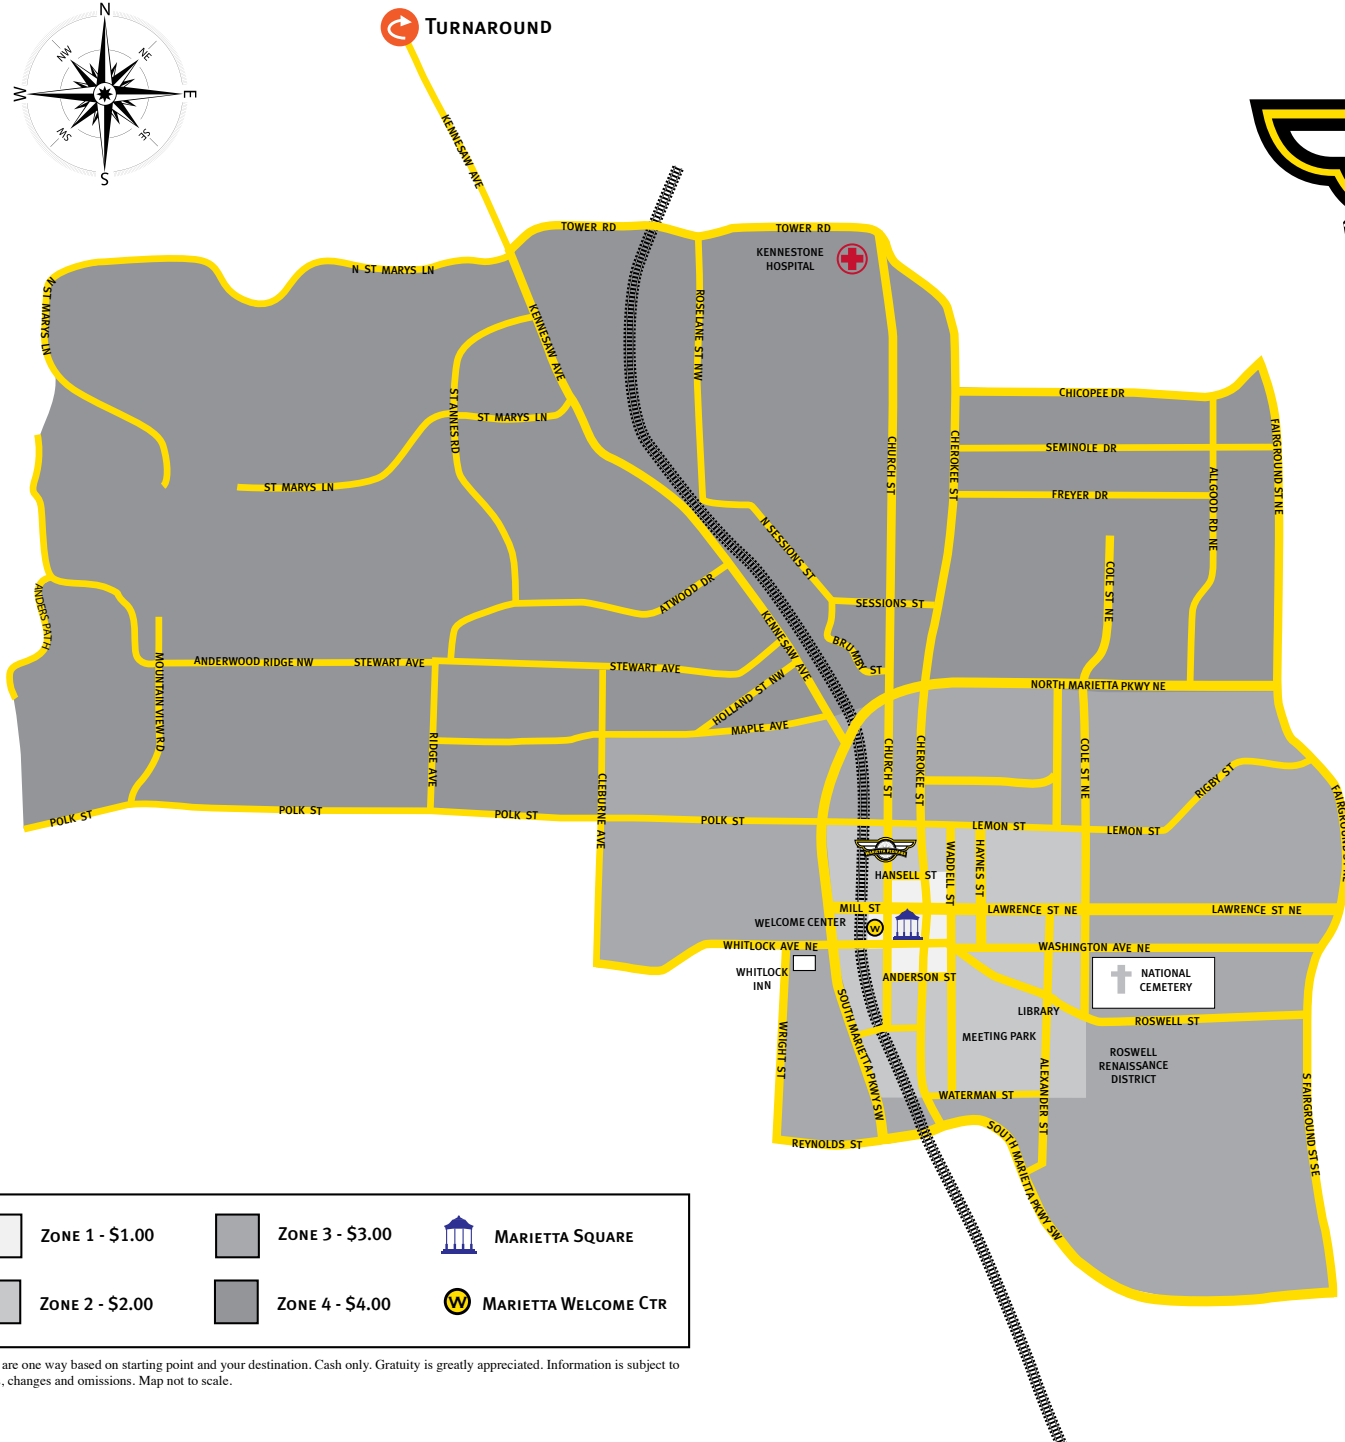

TURNAROUND

	ZONE 1 - \$1.00		ZONE 3 - \$3.00		MARIETTA SQUARE
	ZONE 2 - \$2.00		ZONE 4 - \$4.00		MARIETTA WELCOME CTR

Fares are one way based on starting point and your destination. Cash only. Gratuity is greatly appreciated. Information is subject to errors, changes and omissions. Map not to scale.